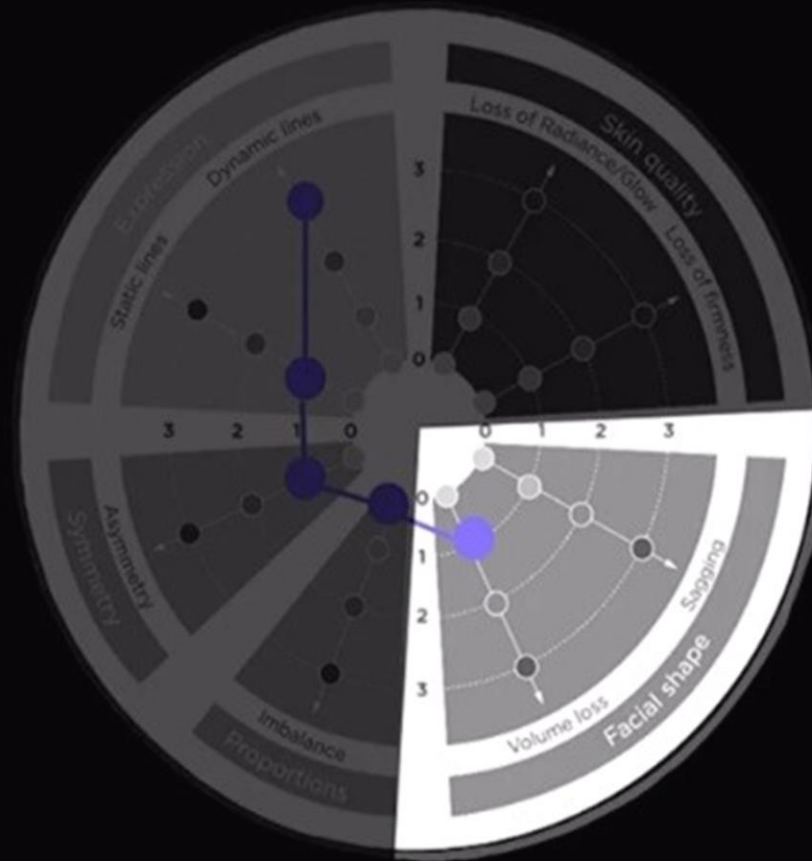

GAIN

GALDERMA