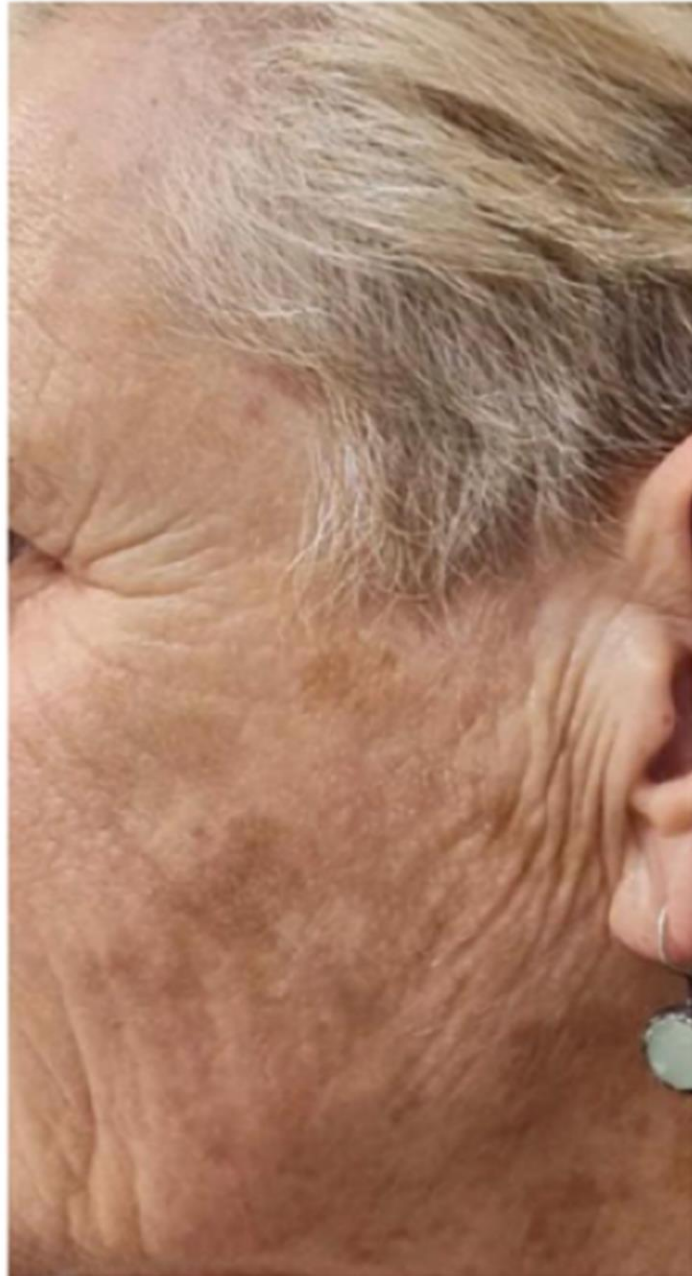

ד"ר יעקב שוויץ