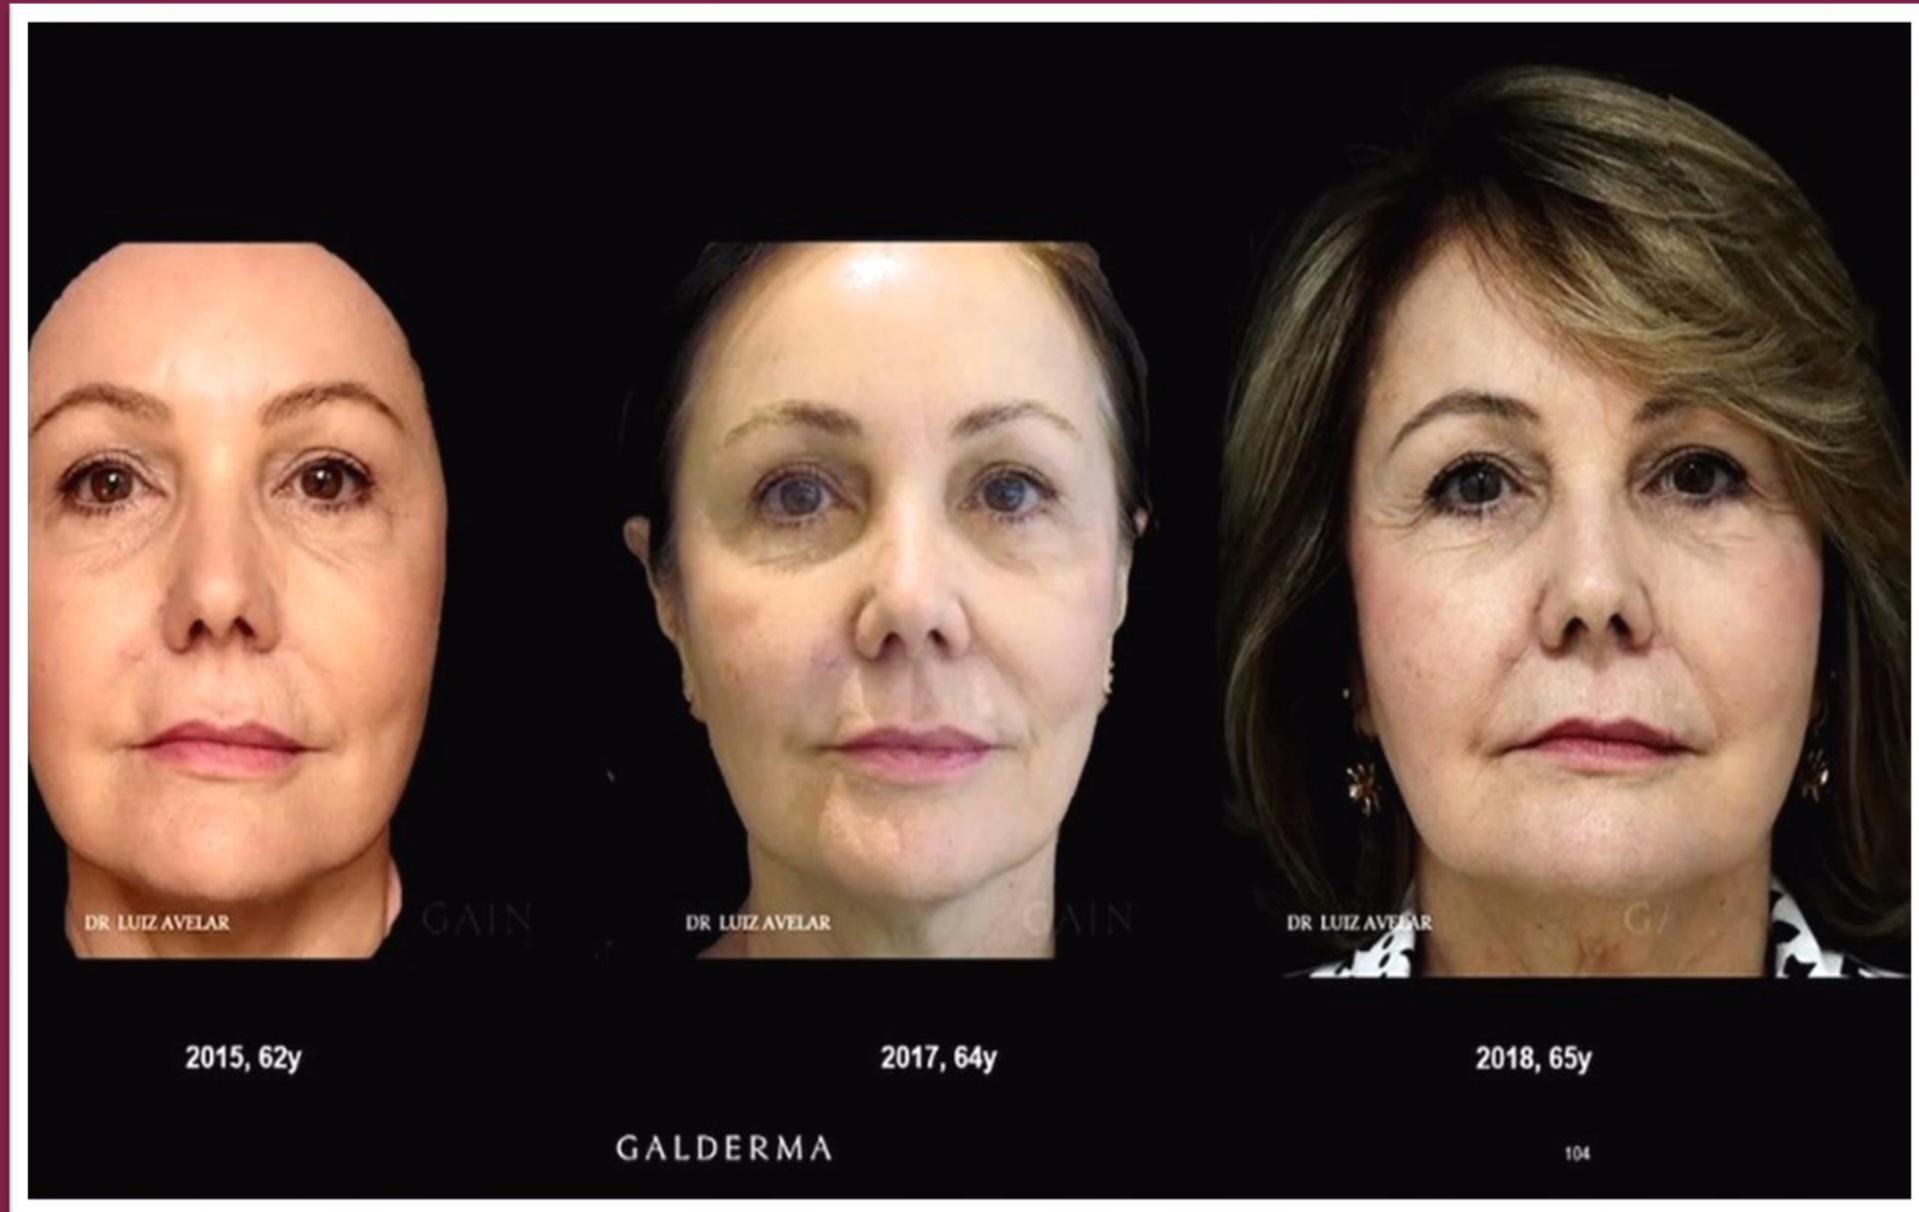

Oct 2022

GALDERMA

SCULPTRA<sup>®</sup>  
by GALDERMA

Dr. Luiz Avelar

The image displays a woman's face on the left side, with a circular 'GAIN' assessment chart overlaid on the right. The chart is divided into eight segments, each representing a different aspect of facial aging or skin condition. The segments are: Expression (with sub-segments for Static lines and Dynamic lines), Skin quality (with sub-segments for Loss of Radiance/glow and Loss of firmness), Sagging, Facial shape, Volume loss, Imbalance Proportions, Asymmetry, and Symmetry. Each segment has a scale from 0 to 3. The 'GAIN' logo is prominently displayed in the top right corner of the image and also in the bottom center. The name 'DR LUIZ AVELAR' is visible in the bottom left corner of the woman's face.

# SCULPTRA

Biostimulation – 3 sessions

GALDERMA

103

Dr. Luiz Avelar

The image displays two side-by-side frontal photographs of a man. The left photo shows his natural appearance, while the right photo shows the results after treatment with Restylane LYFT. The right photo includes several annotations: '1ml' is written on each cheek, '0.5ml' is written on each side of the chin, and 'Restylane LYFT 5 ml' is written on the right side. A box of Restylane LYFT is shown in the bottom right corner of the image area.

0.5ml

1.0ml

GAIN

Before

DR. LUIZ AVELAR

2023, 53y

AN AESTHETIC JOURNEY OVER 10 YEARS

GALDERMA