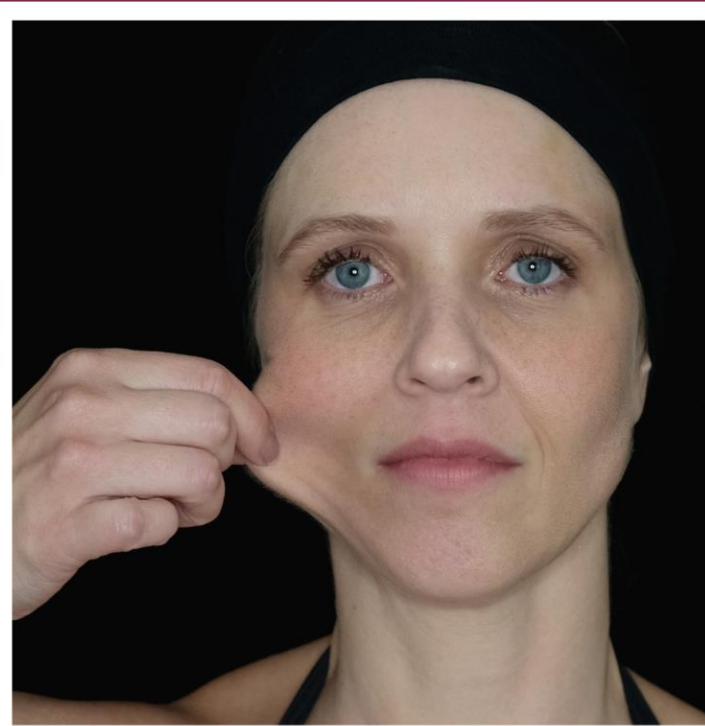

# נפלאות הסקולפטרה

כשבועיים בלבד אחרי הטיפול השני  
הטוב עוד לפנינו...

Dr. Tahel Altman

SCULPTRA<sup>®</sup>  
by GALDERMA

GAIN

Feb 2019

Sep 2019

Mar 2022

Oct 2022

GALDERMA

SCULPTRA<sup>®</sup>  
by GALDERMA

Dr. Luiz Avelar

The image displays a woman's face on the left side, with a circular 'GAIN' assessment chart overlaid on the right. The chart is divided into eight segments, each representing a different aspect of facial aging or skin condition. The segments are: Expression (with sub-segments for Static lines and Dynamic lines), Skin quality (with sub-segments for Loss of Radiance/glow and Loss of firmness), Sagging, Facial shape, Volume loss, Imbalance Proportions, Asymmetry, and Symmetry. Each segment has a scale from 0 to 3. The 'GAIN' logo is prominently displayed in the top right corner of the image and also in the bottom center. The name 'DR LUIZ AVELAR' is visible in the bottom left corner of the woman's face.

# SCULPTRA

Biostimulation – 3 sessions

GALDERMA

103

Dr. Luiz Avelar

The image displays two side-by-side frontal photographs of a man. The left photo shows his natural appearance, while the right photo shows the results after treatment with Restylane LYFT. The right photo includes several annotations: '1ml' is written on each cheek, '0.5ml' is written on each side of the chin, and 'Restylane LYFT 5 ml' is written on the right side. A box of Restylane LYFT is shown in the bottom right corner of the image area.