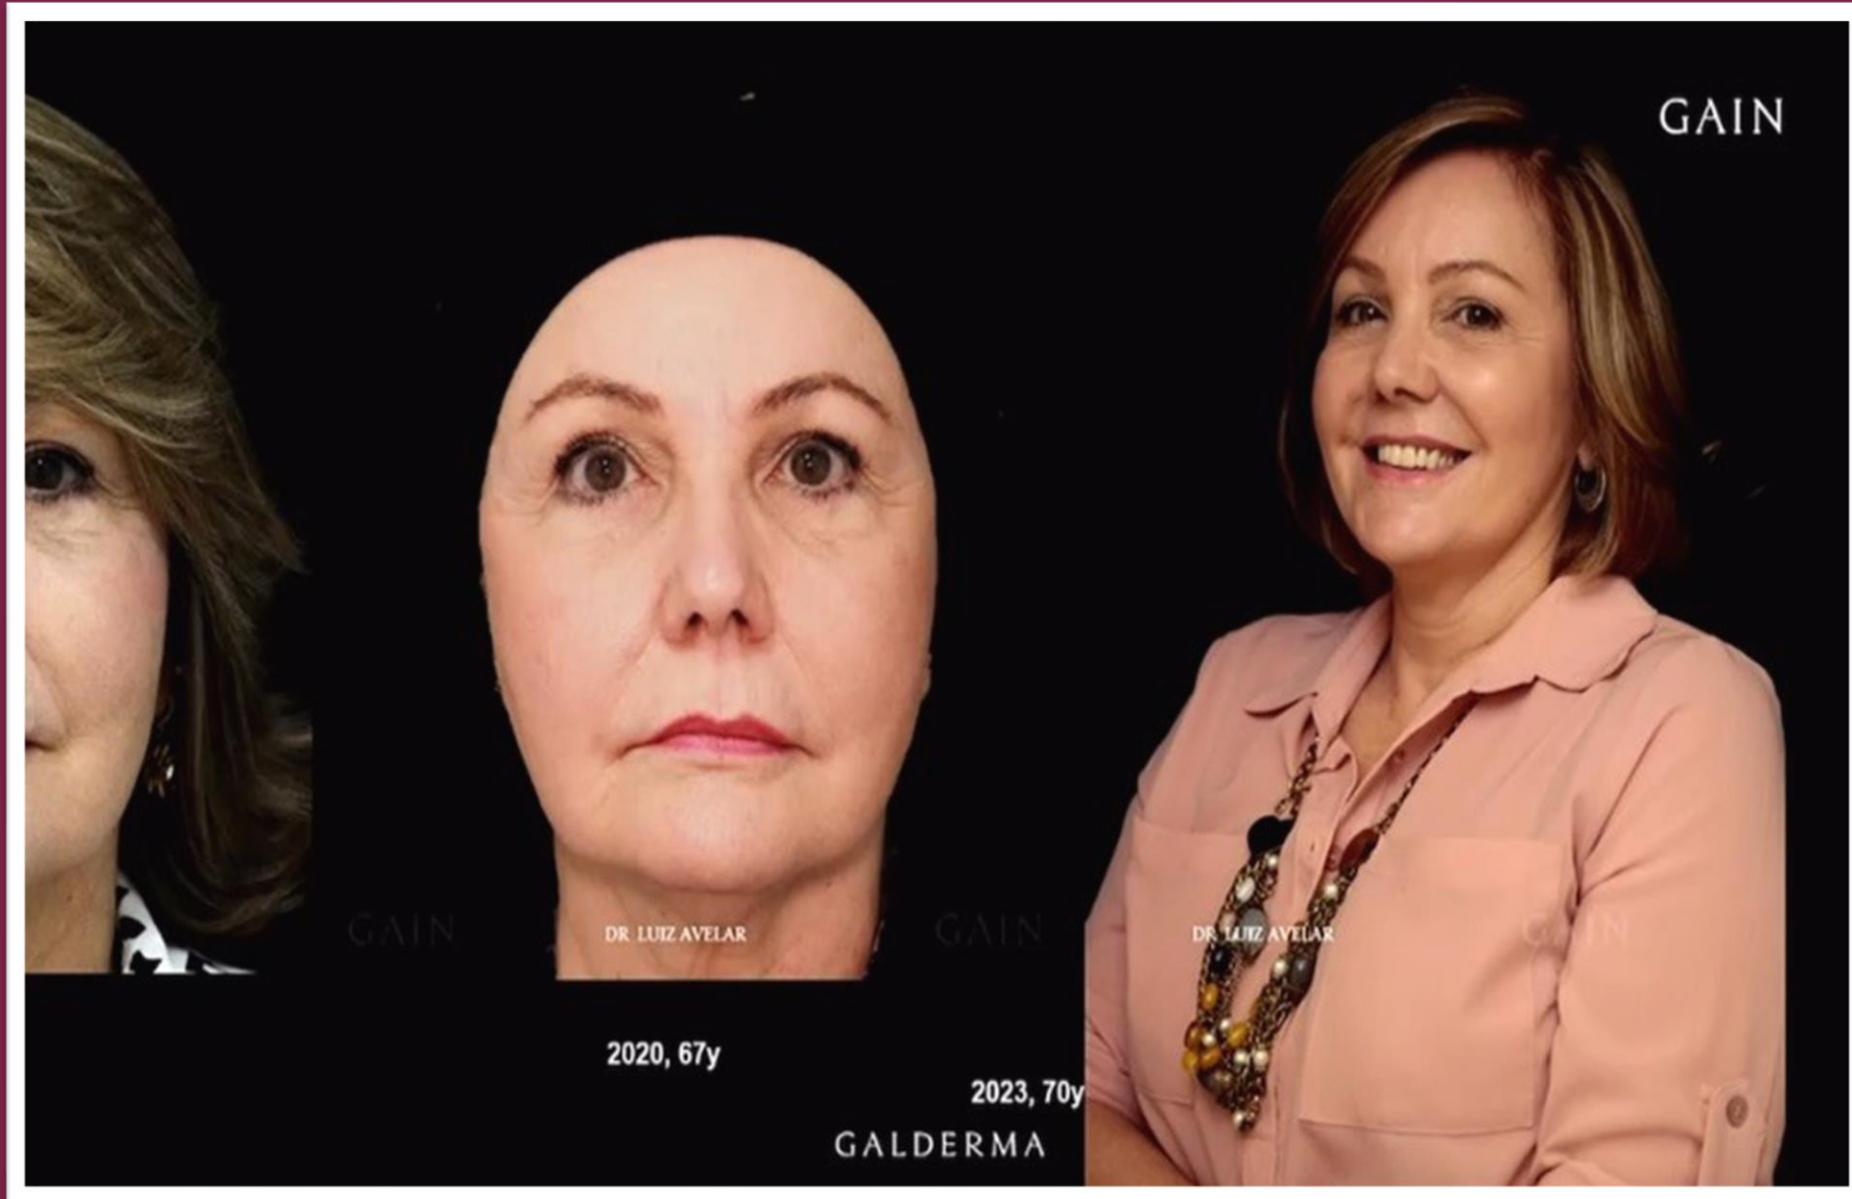

Oct 2022

GALDERMA

SCULPTRA<sup>®</sup>  
by GALDERMA

Dr. Luiz Avelar

The image displays a woman's face on the left side, with a circular 'GAIN' assessment chart overlaid on the right. The chart is divided into eight segments, each representing a different aspect of facial aging or skin condition. The segments are: Expression (with sub-segments for Static lines and Dynamic lines), Skin quality (with sub-segments for Loss of Radiance/glow and Loss of firmness), Sagging, Facial shape, Volume loss, Imbalance Proportions, Asymmetry, and Symmetry. Each segment has a scale from 0 to 3. The 'GAIN' logo is prominently displayed in the top right corner of the image and also in the bottom center. The name 'DR LUIZ AVELAR' is visible in the bottom left corner of the woman's face.

# SCULPTRA

Biostimulation – 3 sessions

GALDERMA

103

Dr. Luiz Avelar

The image displays two side-by-side frontal photographs of a man. The left photo shows his natural appearance, while the right photo shows the results after treatment with Restylane LYFT. The right photo includes several annotations: '1ml' is written on each cheek, '0.5ml' is written on each side of the chin, and 'Restylane LYFT 5 ml' is written on the right side. A box of Restylane LYFT is shown in the bottom right corner of the image area.

0.5ml

1.0ml

GAIN

Before

DR. LUIZ AVELAR

2023, 53y

AN AESTHETIC JOURNEY OVER 10 YEARS

GALDERMA

DR. LUIZ AVELAR

2023, 53y

GALDERMA

DR. LUIZ AVELAR

114

AGING IS A PRIVILEGE

LOOKING OLD IS AN OPTION.

GAIN