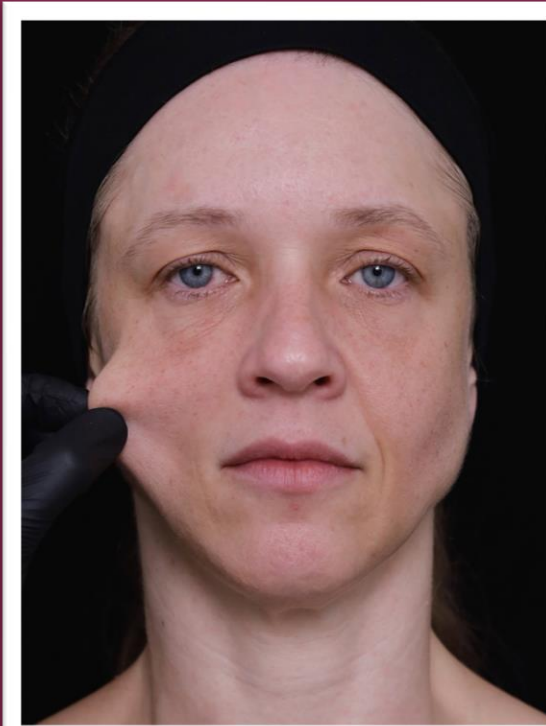

# נפלאות הסקולפטרה

כשבועיים בלבד אחרי הטיפול השני  
הטוב עוד לפנינו...

Dr. Tahel Altman

SCULPTRA<sup>®</sup>  
by GALDERMA

GAIN

Feb 2019

Sep 2019

Mar 2022

Oct 2022

GALDERMA

SCULPTRA<sup>®</sup>  
by GALDERMA

Dr. Luiz Avelar

The image displays a woman's face on the left side, with a circular 'GAIN' assessment chart overlaid on the right. The chart is divided into eight segments, each representing a different aspect of facial aging or skin condition. The segments are: Expression (with sub-segments for Static lines and Dynamic lines), Skin quality (with sub-segments for Loss of Radiance/glow and Loss of firmness), Sagging, Facial shape, Volume loss, Imbalance Proportions, Asymmetry, and Symmetry. Each segment has a scale from 0 to 3. The 'GAIN' logo is prominently displayed in the top right corner of the image and also in the bottom center. The name 'DR LUIZ AVELAR' is visible in the bottom left corner of the woman's face.

# SCULPTRA

Biostimulation – 3 sessions

GALDERMA

103

Dr. Luiz Avelar

The image displays two side-by-side frontal photographs of a man. The left photo shows his natural appearance, while the right photo shows the results after treatment with Restylane LYFT. The right photo includes several annotations: '1ml' is written on each cheek, '0.5ml' is written on each side of the chin, and 'Restylane LYFT 5 ml' is written on the right side. A box of Restylane LYFT is shown in the bottom right corner of the image area.