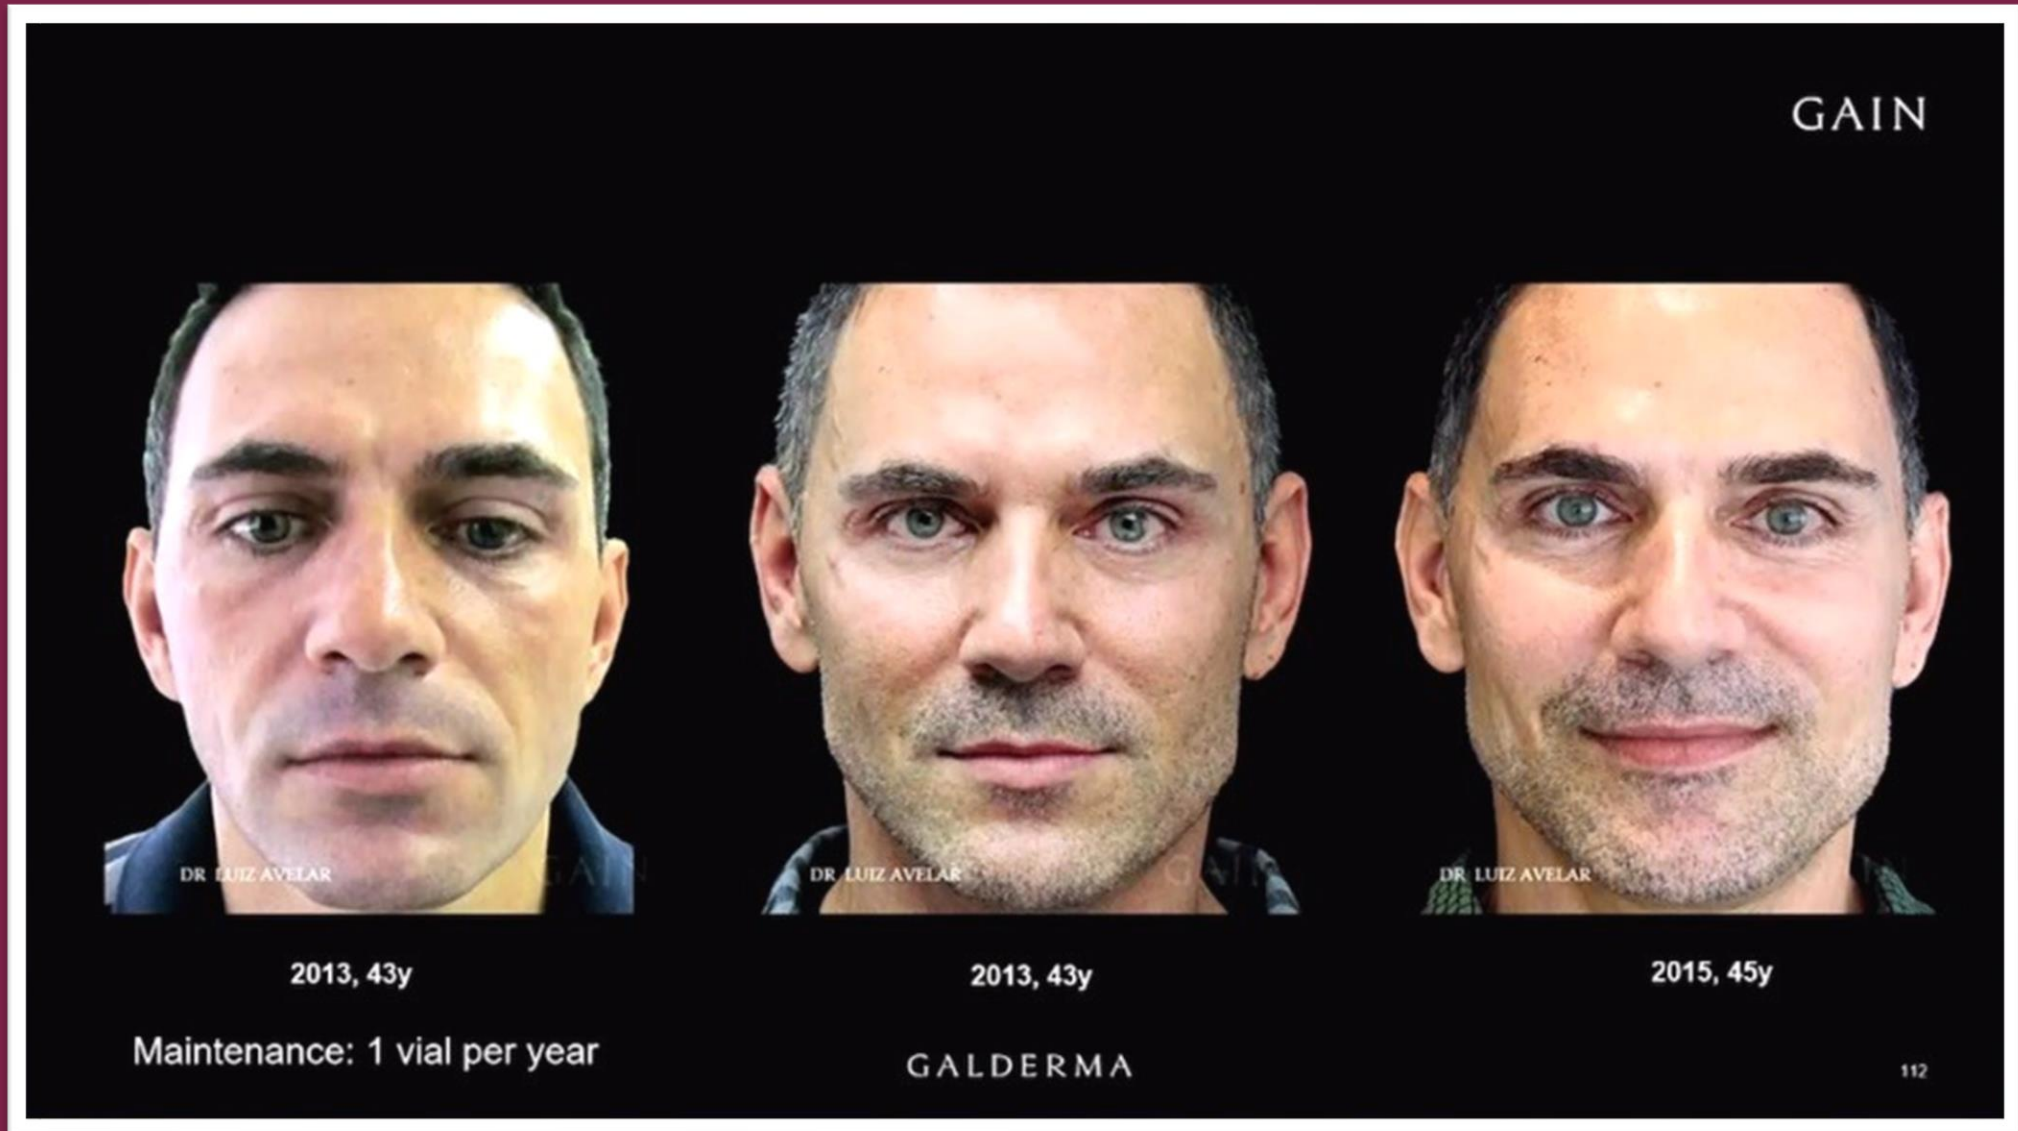

# SCULPTRA

Biostimulation – 3 sessions

GALDERMA

103

Dr. Luiz Avelar

The image displays two side-by-side frontal photographs of a man. The left photo shows his natural appearance, while the right photo shows the results after treatment with Restylane LYFT. The right photo includes several annotations: '1ml' is written on each cheek, '0.5ml' is written on each side of the chin, and 'Restylane LYFT 5 ml' is written on the right side. A box of Restylane LYFT is shown in the bottom right corner of the image area.

0.5ml

1.0ml

GAIN

Before

DR. LUIZ AVELAR

2023, 53y

AN AESTHETIC JOURNEY OVER 10 YEARS

GALDERMA

113

Maintenance: 1 vial per year

GALDERMA

112

GAIN

DR. LUIZ AVELAR

2010, 40y

AN AESTHETIC JOURNEY  
OVER 13 YEARS

DR. LUIZ AVELAR

2023, 53y

GALDERMA

DR. LUIZ AVELAR

114

AGING IS A PRIVILEGE

LOOKING OLD IS AN OPTION.

GAIN