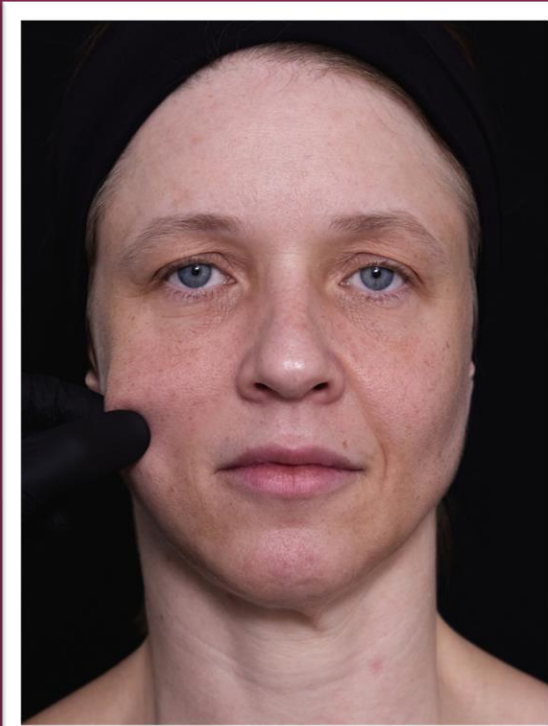

# נפלאות הסקולפטרה

כשבועיים בלבד אחרי הטיפול השני  
הטוב עוד לפנינו...

Dr. Tahel Altman

SCULPTRA<sup>®</sup>  
by GALDERMA

GAIN

Feb 2019

Sep 2019

Mar 2022

Oct 2022

GALDERMA

SCULPTRA<sup>®</sup>  
by GALDERMA

Dr. Luiz Avelar

The image displays a woman's face on the left side, with a circular 'GAIN' assessment chart overlaid on the right. The chart is divided into eight segments, each representing a different aspect of facial aging or skin condition. The segments are: Expression (with sub-segments for Static lines and Dynamic lines), Skin quality (with sub-segments for Loss of Radiance/glow and Loss of firmness), Sagging, Facial shape, Volume loss, Imbalance Proportions, Asymmetry, and Symmetry. Each segment has a scale from 0 to 3. The 'GAIN' logo is prominently displayed in the top right corner of the image and also in the bottom center. The name 'DR LUIZ AVELAR' is visible in the bottom left corner of the woman's face.

# SCULPTRA

Biostimulation – 3 sessions

GALDERMA

103

Dr. Luiz Avelar

The image displays two side-by-side frontal photographs of a man. The left photo shows his natural appearance, while the right photo shows the results after treatment with Restylane LYFT. The right photo includes several annotations: '1ml' is written on each cheek, '0.5ml' is written on each side of the chin, and 'Restylane LYFT 5 ml' is written on the right side. A box of Restylane LYFT is shown in the bottom right corner of the image area.