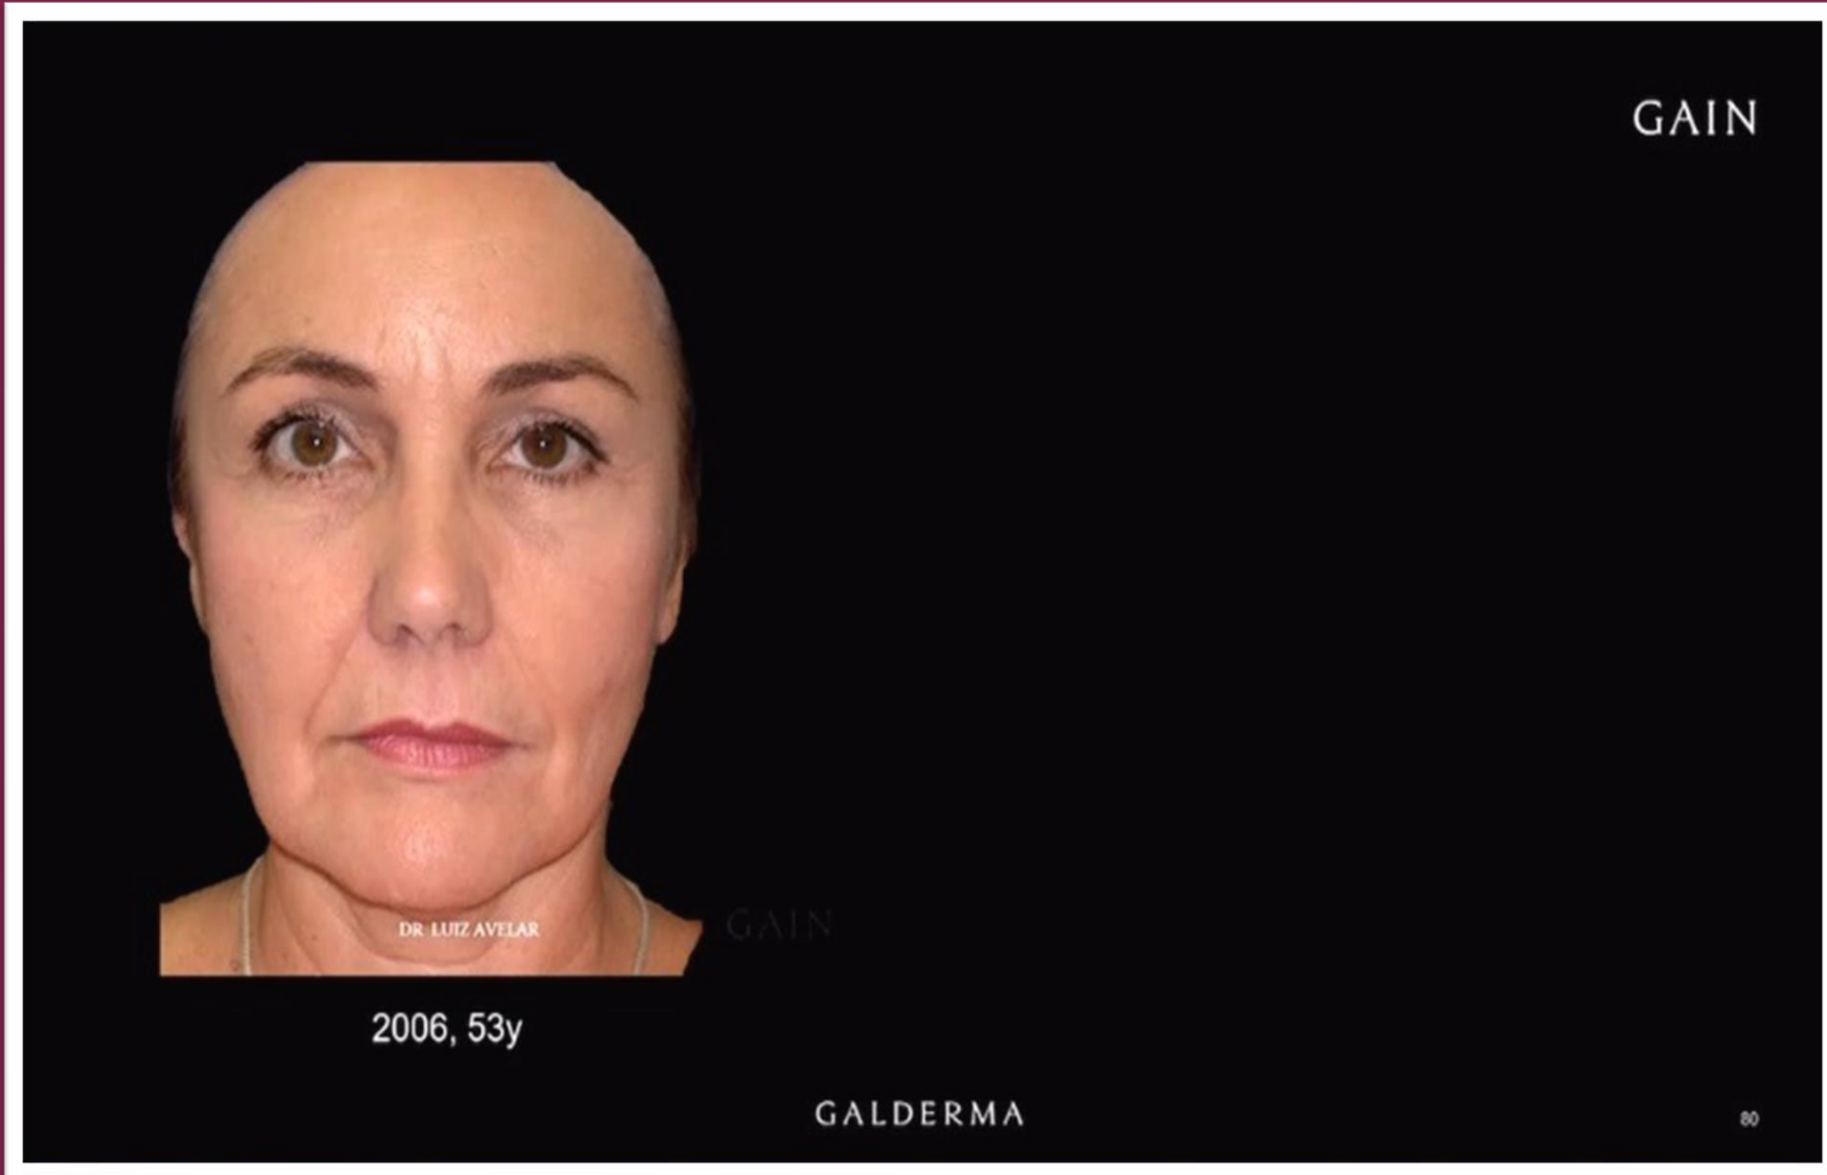

Oct 2022

GALDERMA

SCULPTRA<sup>®</sup>  
by GALDERMA

Dr. Luiz Avelar

The image displays a woman's face on the left side, with a circular 'GAIN' assessment chart overlaid on the right. The chart is divided into eight segments, each representing a different aspect of facial aging or skin condition. The segments are: Expression (with sub-segments for Static lines and Dynamic lines), Skin quality (with sub-segments for Loss of Radiance/glow and Loss of firmness), Sagging, Facial shape, Volume loss, Imbalance Proportions, Asymmetry, and Symmetry. Each segment has a scale from 0 to 3. The 'GAIN' logo is prominently displayed in the top right corner of the image and also in the bottom center. The name 'DR LUIZ AVELAR' is visible in the bottom left corner of the woman's face.

# SCULPTRA

Biostimulation – 3 sessions

GALDERMA

103

Dr. Luiz Avelar

The image displays two side-by-side frontal photographs of a man. The left photo shows his natural appearance, while the right photo shows the results after treatment with Restylane LYFT. The right photo includes several annotations: '1ml' is written on each cheek, '0.5ml' is written on each side of the chin, and 'Restylane LYFT 5 ml' is written on the right side. A box of Restylane LYFT is shown in the bottom right corner of the image area.