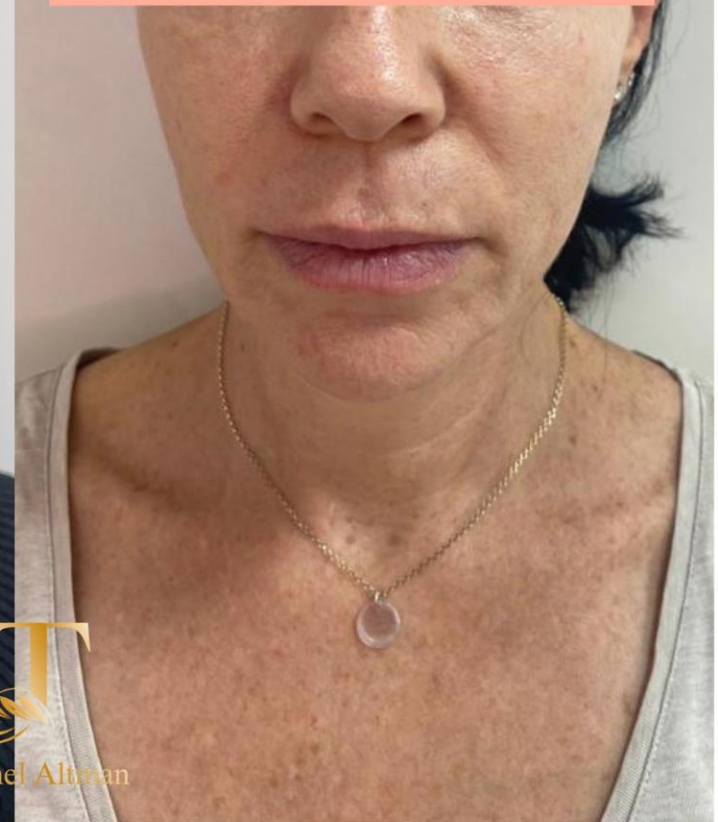

נפלאות הסקולפטרה

וכן... עשינו גם שפתיים

ד"ר תהל אלטמן

אחרי

לפני

Dr. Tahel Altman

SCULPTRA®
by GALDERMA