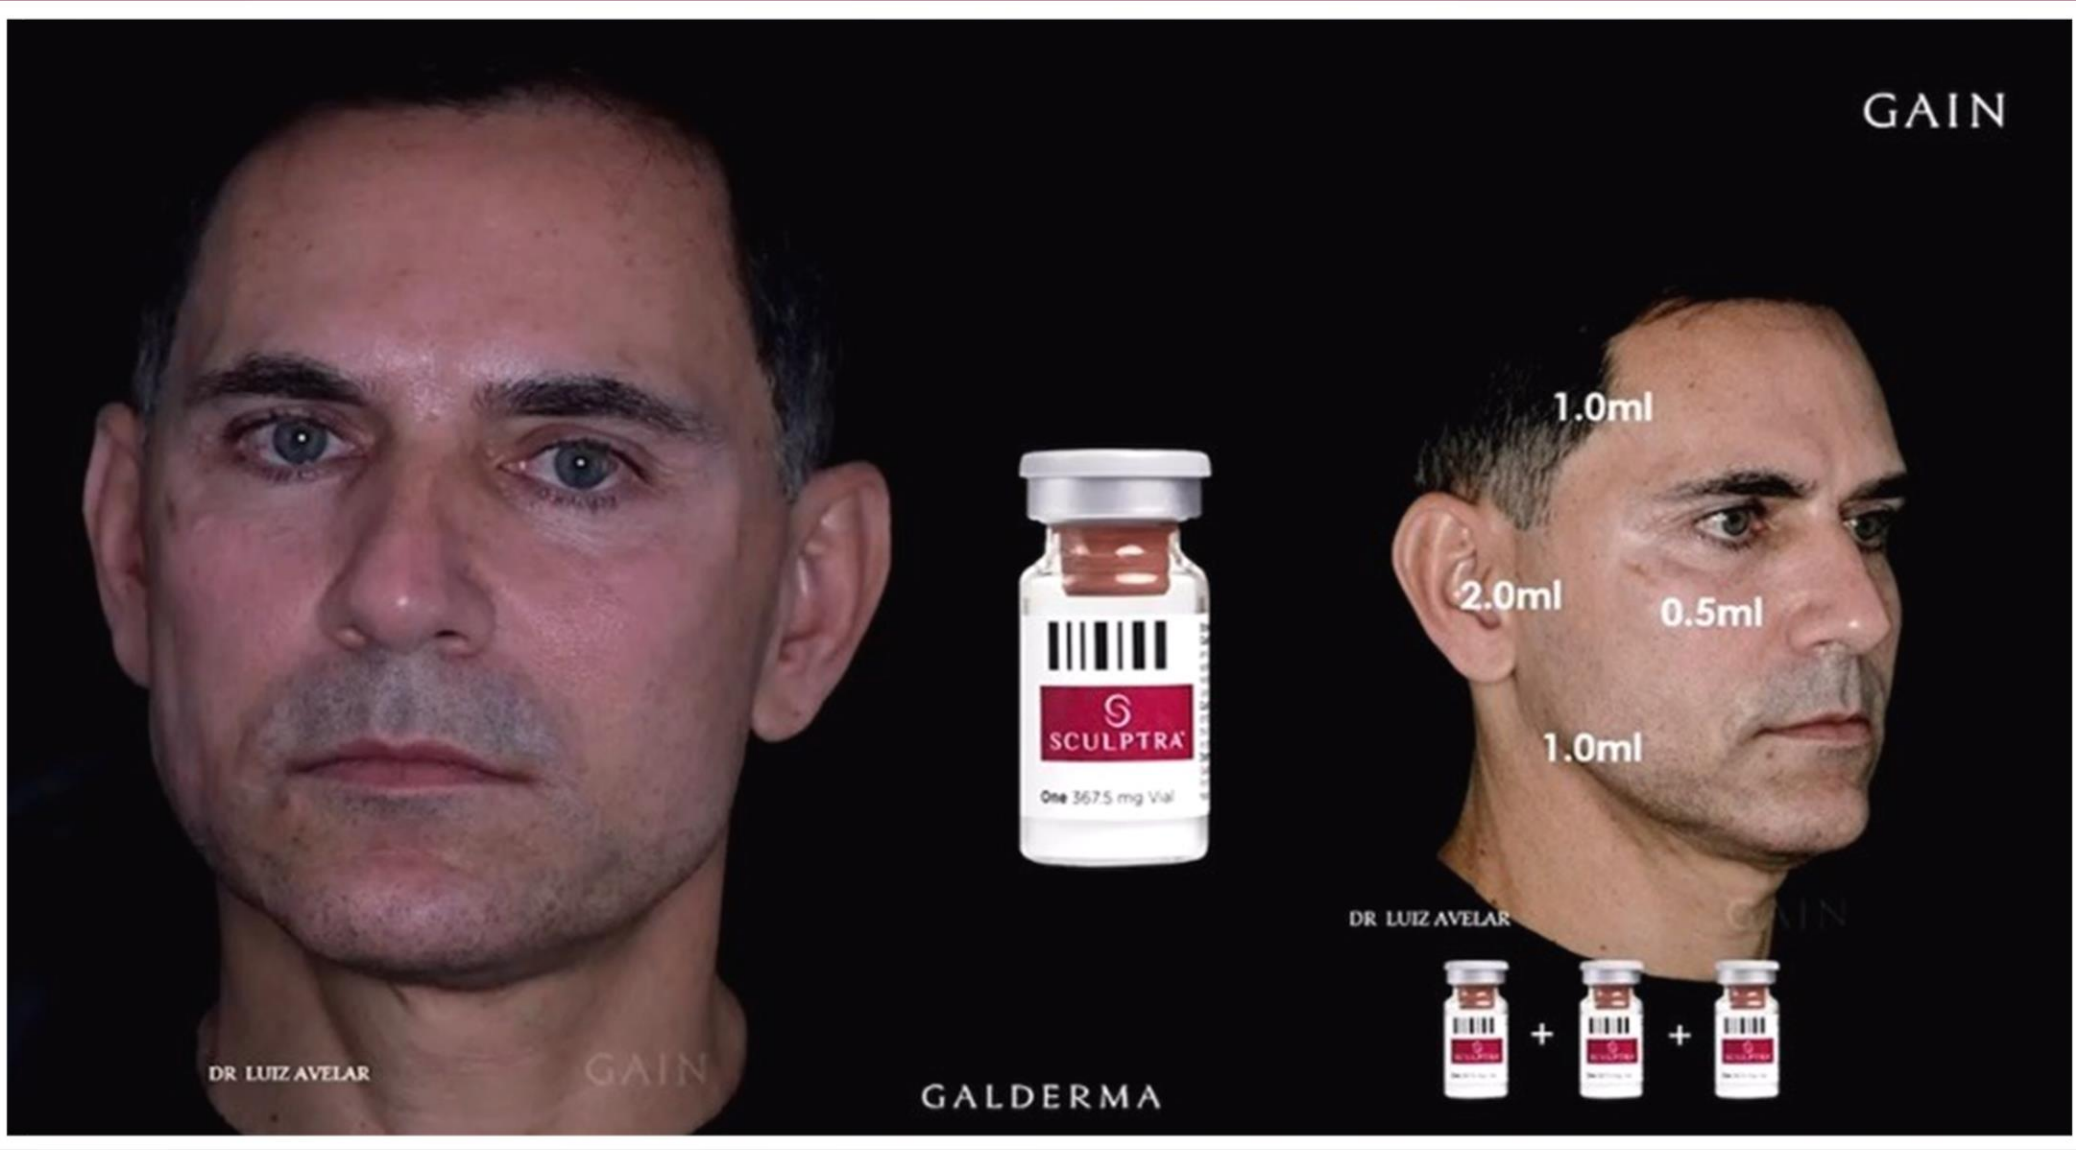

Dr. Luiz Avelar

GAIN

DR. LUIZ AVELAR

GAIN

GALDERMA

DR. LUIZ AVELAR

GAIN

1.0ml

2.0ml

0.5ml

1.0ml