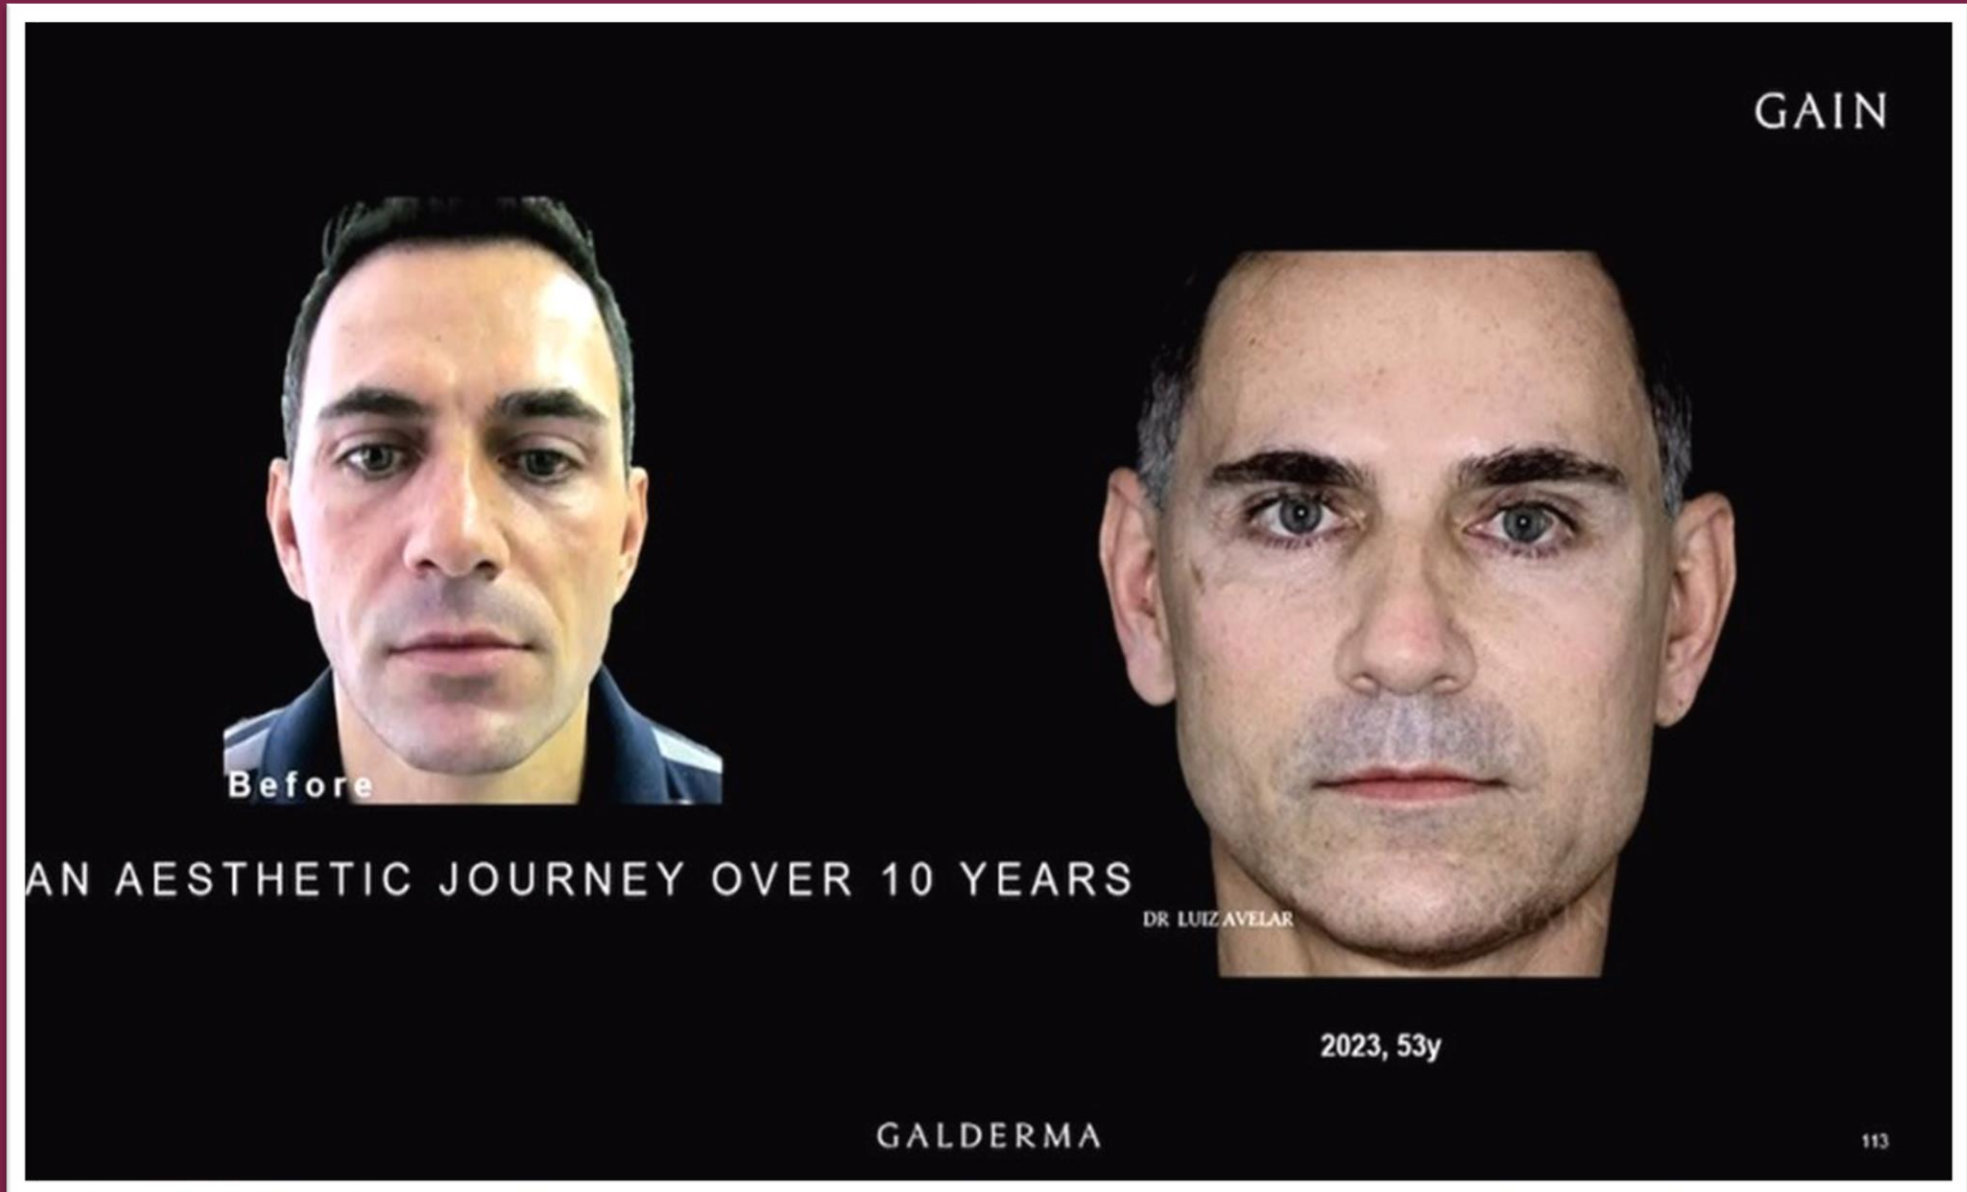

Oct 2022

GALDERMA

SCULPTRA<sup>®</sup>  
by GALDERMA

Dr. Luiz Avelar

The image displays a woman's face on the left side, with a circular 'GAIN' assessment chart overlaid on the right. The chart is divided into eight segments, each representing a different aspect of facial aging or skin condition. The segments are: Expression (with sub-segments for Static lines and Dynamic lines), Skin quality (with sub-segments for Loss of Radiance/glow and Loss of firmness), Sagging, Facial shape, Volume loss, Imbalance Proportions, Asymmetry, and Symmetry. Each segment has a scale from 0 to 3. The 'GAIN' logo is prominently displayed in the top right corner of the image and also in the bottom center. The name 'DR LUIZ AVELAR' is visible in the bottom left corner of the woman's face.

0.5ml

1.0ml

GAIN

Before

DR. LUIZ AVELAR

2023, 53y

AN AESTHETIC JOURNEY OVER 10 YEARS

GALDERMA

113

Maintenance: 1 vial per year

GALDERMA

112

GAIN

DR. LUIZ AVELAR

2010, 40y

AN AESTHETIC JOURNEY  
OVER 13 YEARS

DR. LUIZ AVELAR

2023, 53y

GALDERMA

DR. LUIZ AVELAR

114

AGING IS A PRIVILEGE

LOOKING OLD IS AN OPTION.

GAIN