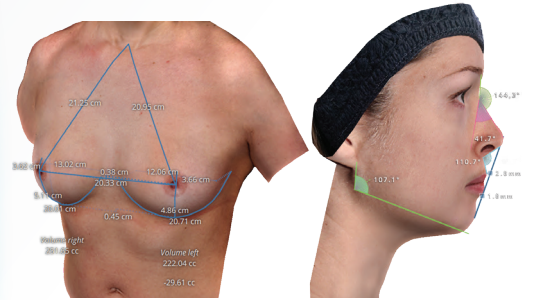

PERSONALIZED SKIN QUALITY EVALUATION

For insights into

- Wrinkle depth
- Pore size
- Oiliness
- Vascularization
- Pigmentation

KEY MEASUREMENTS

- Objective and quantifiable data to assess patients' anatomy

SIMULATE & STREAMLINE TREATMENT SELECTION

- Simulate life-like images in real time
- Manage expectations and results
- Anticipate volume changes using the body contouring devices
- Tailor recommendations to patient anatomy

SUPERIOR IMAGE QUALITY TO IMPROVE PATIENT LOYALTY

QUANTIFIABLE AND OBJECTIVE DATA

For face, body or breast treatments for better patient satisfaction illustrating measurements, volumes and shapes.

COMPARISON OPTIONS