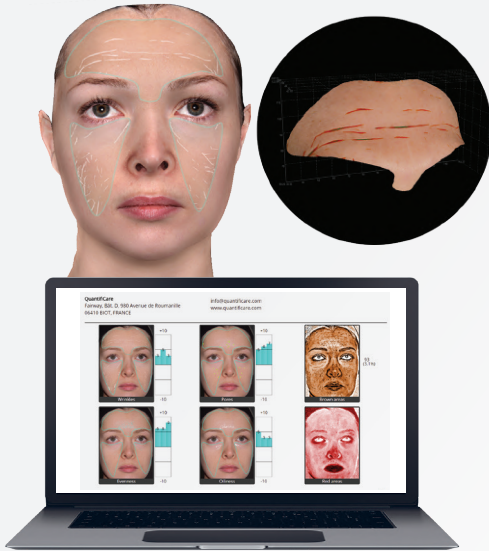

TO THE LAST...
SATISFACTION, TRUST, LOYALTY

- Enable patients to see post-treatment results
- Enhance monitoring and follow-up
- Increase treatment conversions

for a PREMIUM consultation

ENHANCED VISUALIZATION HELPING PATIENTS SEE MORE CLEARLY

PERSONALIZED SKIN QUALITY EVALUATION

For insights into

- Wrinkle depth
- Pore size
- Oiliness
- Vascularization
- Pigmentation

KEY MEASUREMENTS

- Objective and quantifiable data to assess patients' anatomy

SIMULATE & STREAMLINE TREATMENT SELECTION

- Simulate life-like images in real time
- Manage expectations and results
- Anticipate volume changes using the body contouring devices
- Tailor recommendations to patient anatomy

SUPERIOR IMAGE QUALITY TO IMPROVE PATIENT LOYALTY

QUANTIFIABLE AND OBJECTIVE DATA

For face, body or breast treatments for better patient satisfaction illustrating measurements, volumes and shapes.

COMPARISON OPTIONS