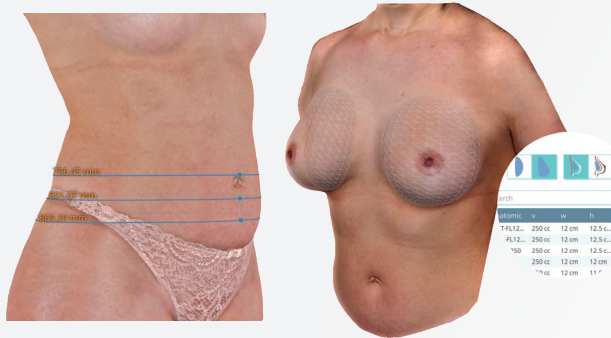

PERSONALIZED SKIN QUALITY EVALUATION

For insights into

- Wrinkle depth
- Pore size
- Oiliness
- Vascularization
- Pigmentation

KEY MEASUREMENTS

- Objective and quantifiable data to assess patients' anatomy

SIMULATE & STREAMLINE TREATMENT SELECTION

- Simulate life-like images in real time
- Manage expectations and results
- Anticipate volume changes using the body contouring devices
- Tailor recommendations to patient anatomy

SUPERIOR IMAGE QUALITY TO IMPROVE PATIENT LOYALTY

QUANTIFIABLE AND OBJECTIVE DATA

For face, body or breast treatments for better patient satisfaction illustrating measurements, volumes and shapes.

COMPARISON OPTIONS